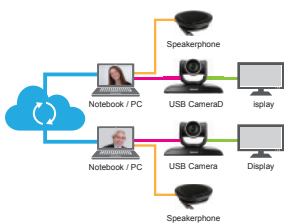

The superior 12x optical zoom lens, excellent white balance, and exposure mode delivers a clear image even in low light or the extreme contrast of brightness and darkness in a conference room. The camera covers a wide shooting angle and achieves high-speed, quiet, and precise positioning with smooth PTZ operations. There are up to 128 preset setting movements and stable remote controlling for displaying effective and efficient presentations. The VC-B30U is applicable for videoconferencing in a huddle room or a medium size conference room.

Key Features

- Equipped with a Sony 1/2.8 inch image sensor
- USB 3.0 and HDMI video output interface
- USB 3.0 Plug & Play and compatible with Windows, Linux, MAC OSX, Chrome OS
- Full HD 1080p signal output format with a high frame rate of 60 fps
- 12x optical zoom is applicable for a medium size conference room
- Horizontal viewing angle: 72°
- Wide range Pan/Tilt/Zoom actions:
Pan angle from -100° to +100°; tilting angle from -30° to +30°
- Up to 128 user-defined preset modes to allow for ease of use in all environments
- 3 year warranty

Compatible with all popular applications and cloud systems:

More Details

Easy Integration with Various Software

The VC-B30U can work seamlessly with any software running on any OS that supports USB 3.0 devices.

Supports a Dual Display Meeting Room

The VC-B30U has one USB connection that can work with any videoconferencing software. One HDMI can be used for the second display regarding viewing the image of one of the speakers.