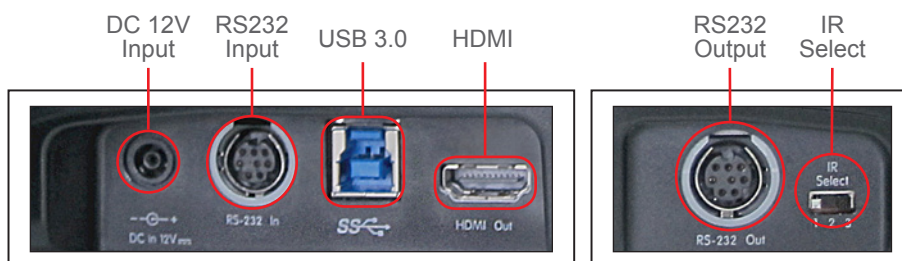

I/O CONNECTIONS